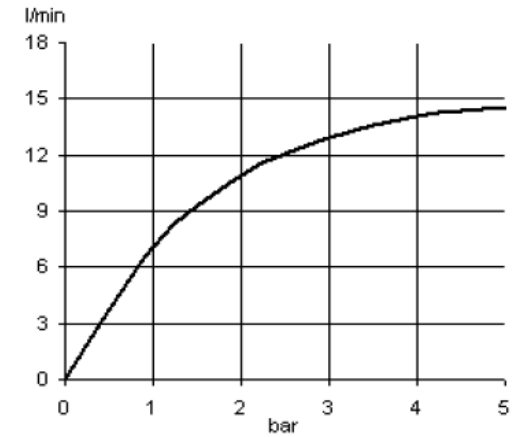

KLUDI BALANCE

Perlator S-pointer
cache – curgere
cristalina, jet fara
aer

Perlator S-pointer
– curgere uniforma,
jet imbogatit cu aer

Economie de apa si confort...

Perlator cascada

O-cean s-pointer

Perlator cache

Bozz

Perlator ovalflow

Joop!

flow class A

Perlator S-pointer cache

flow class Z (Laminar stream)

Balance

Perlator Eco S-pointer