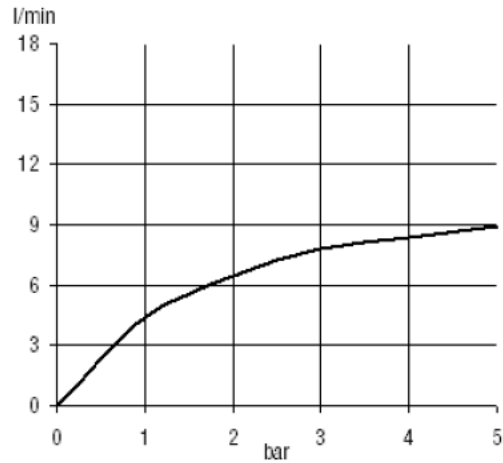

KLUDI BALANCE

Perlator S-pointer
cache – curgere
cristalina, jet fara
aer

Perlator S-pointer
– curgere uniforma,
jet imbogatit cu aer

Economie de apa si confort...

Perlator cascada

O-cean s-pointer

Perlator cache

Bozz

Perlator ovalflow

Joop!

flow class A

Perlator S-pointer cache

flow class Z (Laminar stream)

Balance

Perlator Eco S-pointer