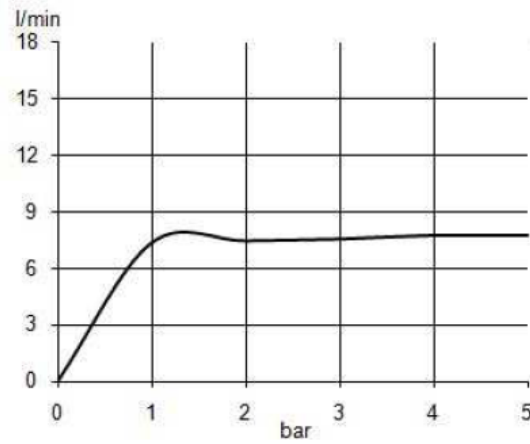

KLUDI BALANCE

Perlator S-pointer
cache – curgere
cristalina, jet fara
aer

Perlator S-pointer
– curgere uniforma,
jet imbogatit cu aer

Economie de apa si confort...

Perlator cascada

O-cean s-pointer

Perlator cache

Bozz

Perlator ovalflow

Joop!

flow class A

Perlator S-pointer cache

flow class Z (Laminar stream)

Balance

Perlator Eco S-pointer