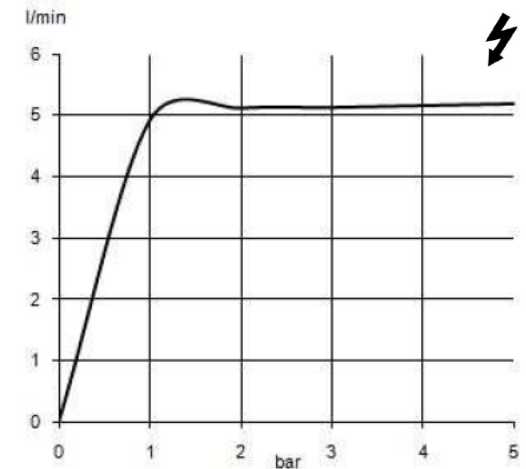

Perlator joasa presiune