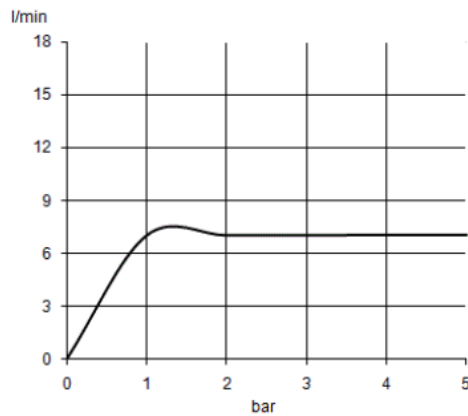

Bozz

Perlator ovalflow

Joop!

flow class A

Perlator S-pointer cache

flow class Z (Laminar stream)

Balance

Perlator Eco S-pointer