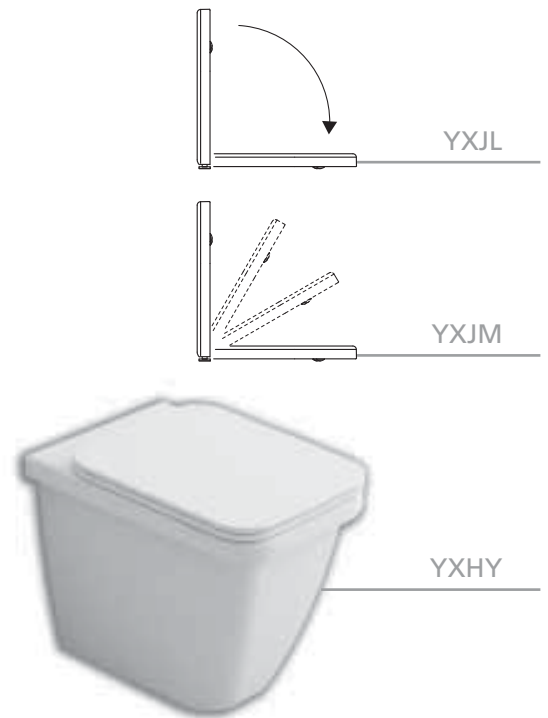

ERIKA PRO Q

vaso filo muro scarico universale
back to wall universal outlet wc

Vaso filo muro scarico universale. Curva tecnica (YH17) inclusa. Sedile frenato in termoindurente (YXJM) oppure sedile in termoindurente (YXJL) e fissaggio orizzontale (Y0IQ) da ordinare separatamente. Abbinabile alle cassette Monolith attacco posteriore (Y0MK) e attacco laterale alto (Y0YN).

Back to wall universal outlet wc. PVC s'trap (YH17) included. Thermosetting soft close seat cover (YXJM) or thermosetting seat cover (YXJL) and horizontal fixing (Y0IQ) to be ordered separately. Combined with Monolith cisterns: back inlet cistern (Y0MK) and side inlet (Y0YN).

345x530 mm