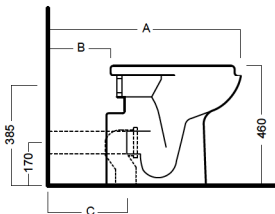

sedile aperto in  
metacrilato  
acrylic only seat with  
front opening

Vaso scarico universale. Curva tecnica (YH17) inclusa.

Fissaggio verticale (YR49) da ordinare separatamente (2 confezioni). Sedile in poliester  
con anello aperto (Y0CI), solo anello sedile in poliester (Y0CH) o sedile aperto  
in metacrilato (Y0CG) da ordinare separatamente.

Universal outlet wc. Pvc "s" trap convertor (YH17) included.

Vertical fixing (YR49) to be ordered separately (2 sets are necessary). Polyester seat  
cover with front opening (Y0CI), only seat with front opening (Y0CH) or only acrylic seat with front  
opening (Y0CG) to be ordered separately.

380x595 mm • 28 kg

|   |     |     |     |
|---|-----|-----|-----|
| A | 800 | 750 | 620 |
| B | 280 | 230 | 100 |
| C | 315 | 265 | 135 |