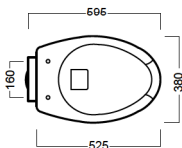

sedile aperto in  
metacrilato  
acrylic only seat with  
front opening

Vaso scarico universale. Curva tecnica (YH17) inclusa.

Fissaggio verticale (YR49) da ordinare separatamente (2 confezioni). Sedile in poliester  
con anello aperto (Y0CI), solo anello sedile in poliester (Y0CH) o sedile aperto  
in metacrilato (Y0CG) da ordinare separatamente.

Universal outlet wc. Pvc "s" trap convertor (YH17) included.

Vertical fixing (YR49) to be ordered separately (2 sets are necessary). Polyester seat  
cover with front opening (Y0CI), only seat with front opening (Y0CH) or only acrylic seat with front  
opening (Y0CG) to be ordered separately.

380x595 mm • 28 kg

|   |     |     |     |
|---|-----|-----|-----|
| A | 800 | 750 | 620 |
| B | 280 | 230 | 100 |
| C | 315 | 265 | 135 |